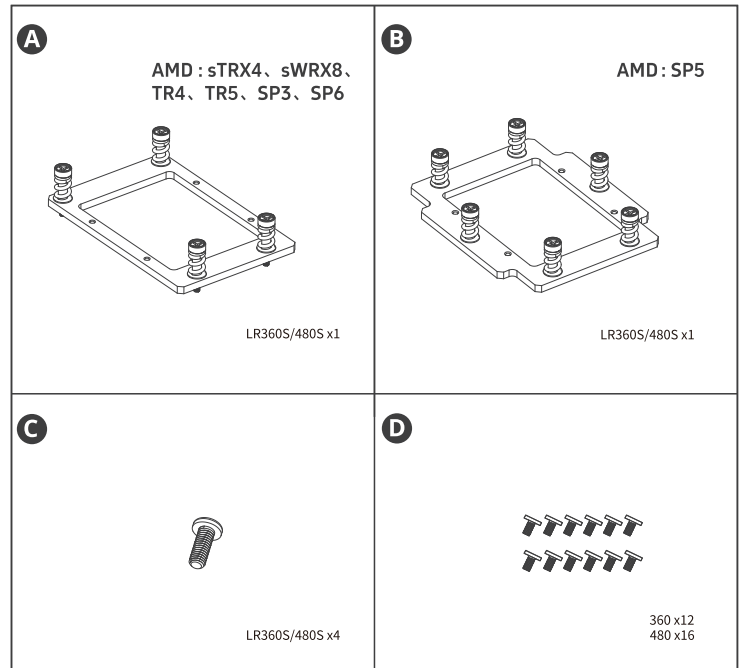

01.PACKAGE CONTENT-AMD

02.Fan water drain installation

03.INTEL&AMD

04.AMD

05.INTEL&AMD

06.Fan pump wiring diagram (LR360S/480S)